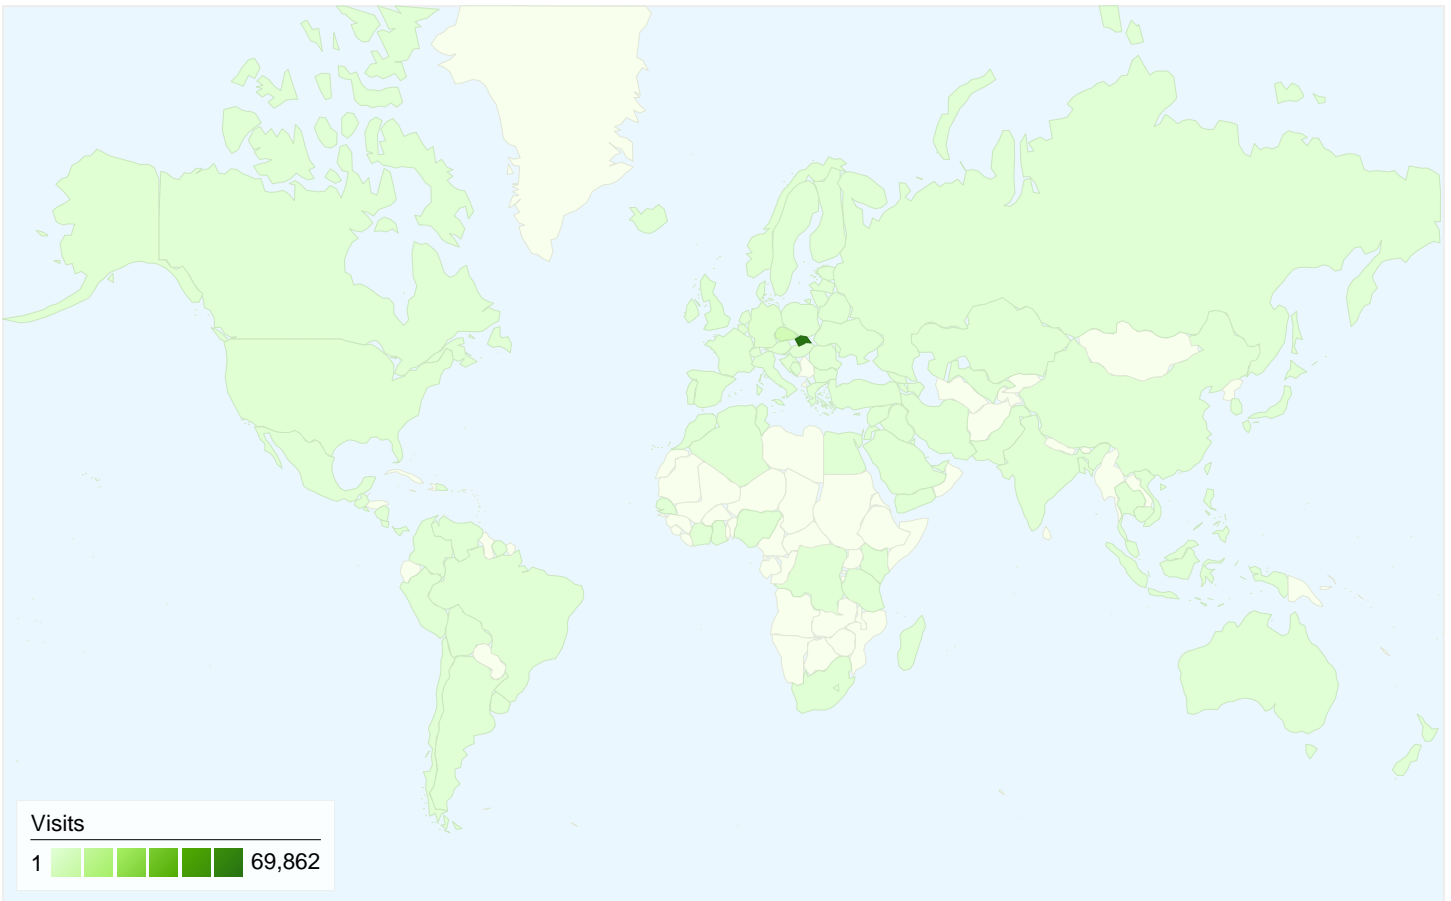

Visitors
48,590

Map Overlay world

Traffic Sources Overview

- **Search Engines**
59,669.00 (73.27%)
- **Direct Traffic**
15,616.00 (19.18%)
- **Referring Sites**
6,147.00 (7.55%)

Content Overview

Pages	Pageviews	% Pageviews
/	31,636	14.09%
/forum_zoznam/index.html	10,525	4.69%
/index.html	10,377	4.62%
/search/index.html	6,129	2.73%
/clanky/kategoria/2/index.html	2,125	0.95%

48,590 people visited this site

81,432 Visits

48,590 Absolute Unique Visitors

224,607 Pageviews

2.76 Average Pageviews

00:04:27 Time on Site

63.17% Bounce Rate

54.07% New Visits

All traffic sources sent a total of 81,432 visits

-  19.18% Direct Traffic
-  7.55% Referring Sites
-  73.27% Search Engines

-  **Search Engines**
59,669.00 (73.27%)
-  **Direct Traffic**
15,616.00 (19.18%)
-  **Referring Sites**
6,147.00 (7.55%)

81,432 visits came from 110 countries/territories

Site Usage

Visits	Pages/Visit	Avg. Time on Site	% New Visits	Bounce Rate	
81,432 % of Site Total: 100.00%	2.76 Site Avg: 2.76 (0.00%)	00:04:27 Site Avg: 00:04:27 (0.00%)	54.18% Site Avg: 54.07% (0.19%)	63.17% Site Avg: 63.17% (0.00%)	
Country/Territory	Visits	Pages/Visit	Avg. Time on Site	% New Visits	Bounce Rate
Slovakia	69,862	2.87	00:04:43	52.60%	62.09%
Czech Republic	6,300	2.02	00:02:44	58.73%	69.89%
United Kingdom	810	2.57	00:03:21	58.02%	62.84%
Germany	625	2.46	00:02:40	65.92%	65.28%
United States	304	1.98	00:02:07	71.05%	76.97%
(not set)	299	4.05	00:06:53	52.84%	48.16%
Austria	285	2.12	00:05:48	58.25%	69.82%
Spain	263	1.65	00:01:40	72.24%	74.52%
Norway	244	3.07	00:07:36	46.31%	53.69%
Russia	200	1.24	00:00:38	88.50%	85.00%