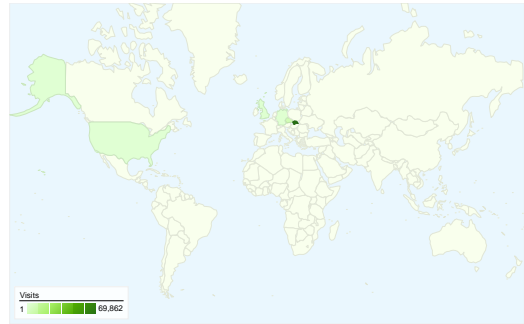

Site Usage

81,432 Visits

63.17% Bounce Rate

224,607 Pageviews

00:04:27 Avg. Time on Site

2.76 Pages/Visit

54.07% % New Visits

Visitors Overview

Visitors
48,590

Map Overlay world

Traffic Sources Overview

- **Search Engines**
59,669.00 (73.27%)
- **Direct Traffic**
15,616.00 (19.18%)
- **Referring Sites**
6,147.00 (7.55%)

Content Overview

Pages	Pageviews	% Pageviews
/	31,636	14.09%
/forum_zoznam/index.html	10,525	4.69%
/index.html	10,377	4.62%
/search/index.html	6,129	2.73%
/clanky/kategoria/2/index.html	2,125	0.95%

All traffic sources sent a total of 81,432 visits

-  19.18% Direct Traffic
-  7.55% Referring Sites
-  73.27% Search Engines

-  **Search Engines**
59,669.00 (73.27%)
-  **Direct Traffic**
15,616.00 (19.18%)
-  **Referring Sites**
6,147.00 (7.55%)

81,432 visits came from 110 countries/territories

Site Usage

Visits	Pages/Visit	Avg. Time on Site	% New Visits	Bounce Rate	
81,432 % of Site Total: 100.00%	2.76 Site Avg: 2.76 (0.00%)	00:04:27 Site Avg: 00:04:27 (0.00%)	54.18% Site Avg: 54.07% (0.19%)	63.17% Site Avg: 63.17% (0.00%)	
Country/Territory	Visits	Pages/Visit	Avg. Time on Site	% New Visits	Bounce Rate
Slovakia	69,862	2.87	00:04:43	52.60%	62.09%
Czech Republic	6,300	2.02	00:02:44	58.73%	69.89%
United Kingdom	810	2.57	00:03:21	58.02%	62.84%
Germany	625	2.46	00:02:40	65.92%	65.28%
United States	304	1.98	00:02:07	71.05%	76.97%
(not set)	299	4.05	00:06:53	52.84%	48.16%
Austria	285	2.12	00:05:48	58.25%	69.82%
Spain	263	1.65	00:01:40	72.24%	74.52%
Norway	244	3.07	00:07:36	46.31%	53.69%
Russia	200	1.24	00:00:38	88.50%	85.00%